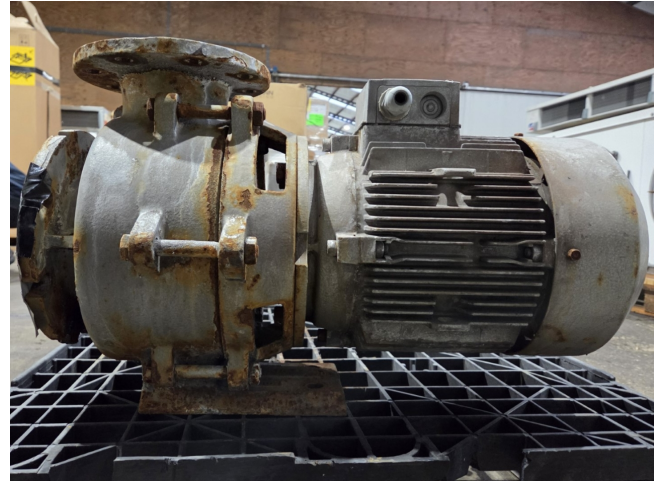

Edur Baltimore

Specifications

Marka	Edur
Rodzaj	Baltimore
Stock	1

Description

Used Edur Baltimore

Used Edur Baltimore water pump with a electric motor. Dimensions: 630x320x390 mm (LxWxH).